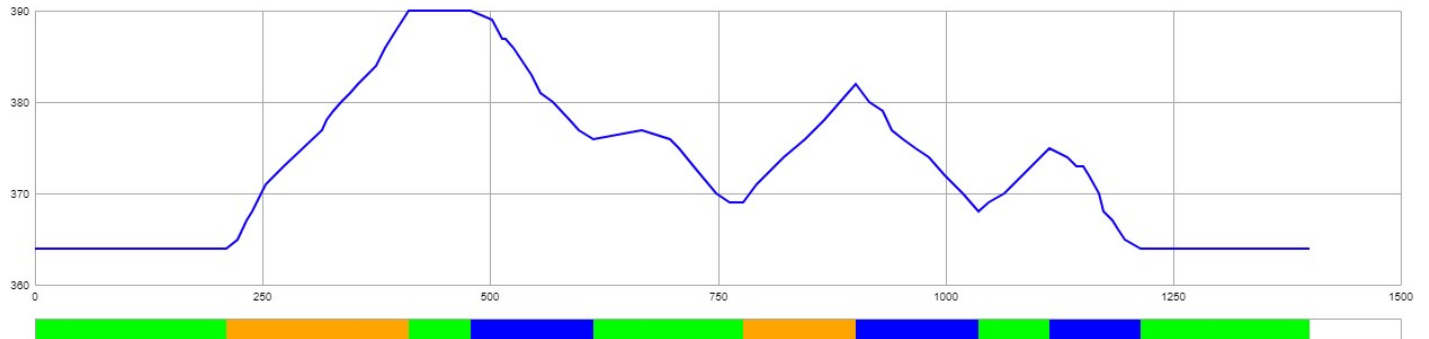

SPRINT 1,4 KM

Course length:	1,400m	Height difference (HD):	26m	Lowest point:	364m
Course category:	D	Maximum climb (MC):	26m	Highest point:	390m
		Total climb (TC):	47m		

A-climb B-climb C-climb descent flat/level terrain